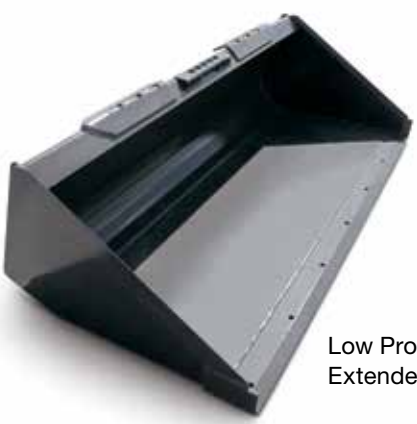

Low Profile Extended Bucket