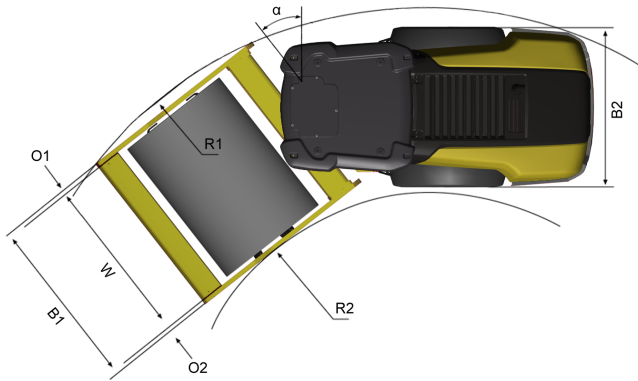

Dynapac CA3500DCO

Single drum vibratory rollers

Atlas Copco

Technical data

Dimensions	
A. Wheelbase	2990 mm
B1. Width, front	2304 mm
B2. Width, rear	2130 mm
D. Drum diameter	1520 mm
H1. Height, with ROPS/cab	2880 mm
H2. Height, w/o ROPS/cab	2130 mm
K1. Ground clearance	450 mm
K2. Curb clearance	450 mm
L. Length	5990 mm
O1. Overhang, right	87 mm
O2. Overhang, left	87 mm
R1. Turning radius, outside	5450 mm
R2. Turning radius, inside	3300 mm
S. Drum shell thickness	35 mm
W. Drum width	2130 mm
α . Steering angle	$\pm 38^\circ$