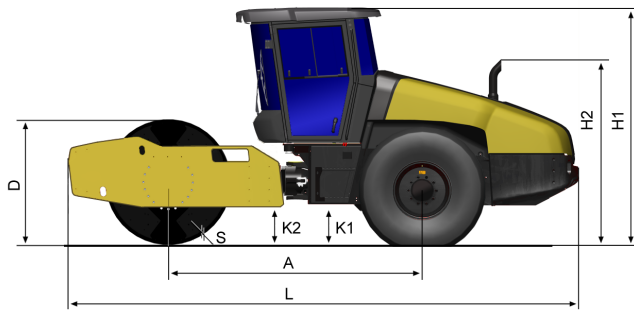

Dynapac CA3500DCO

Single drum vibratory rollers

Atlas Copco

Technical data

Masses	
Operating mass (incl. Cab)	12200 kg
Module mass (front/rear)	7700/4500 kg
Max. operating mass	12500 kg

Dimensions	
Drum width	2130 mm

Dynapac CA3500DCO

Single drum vibratory rollers

Atlas Copco

Technical data

Dimensions	
A. Wheelbase	2990 mm
B1. Width, front	2304 mm
B2. Width, rear	2130 mm
D. Drum diameter	1520 mm
H1. Height, with ROPS/cab	2880 mm
H2. Height, w/o ROPS/cab	2130 mm
K1. Ground clearance	450 mm
K2. Curb clearance	450 mm
L. Length	5990 mm
O1. Overhang, right	87 mm
O2. Overhang, left	87 mm
R1. Turning radius, outside	5450 mm
R2. Turning radius, inside	3300 mm
S. Drum shell thickness	35 mm
W. Drum width	2130 mm
α . Steering angle	$\pm 38^\circ$